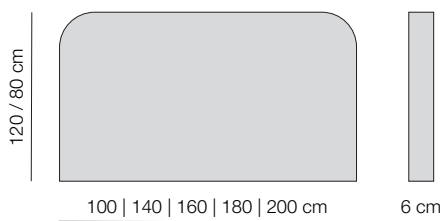

Medidas	
100x80x6	100x120x6
120x80x6	120x120x6
140x80x6	140x120x6
160x80x6	160x120x6
180x80x6	180x120x6
200x80x6	200x120x6

*Desenfundable en telas:

Nattur Cotton/Linum Premium/Society/Boogie.
Facet y Forward(Ver instrucciones de lavado).

CATÁLOGO | ARTE | DORMITORIOS | MILES

Medidas	
100x80x6	100x120x6
120x80x6	120x120x6
140x80x6	140x120x6
160x80x6	160x120x6
180x80x6	180x120x6
200x80x6	200x120x6

*Tapizado, disponible en todos los tejidos.