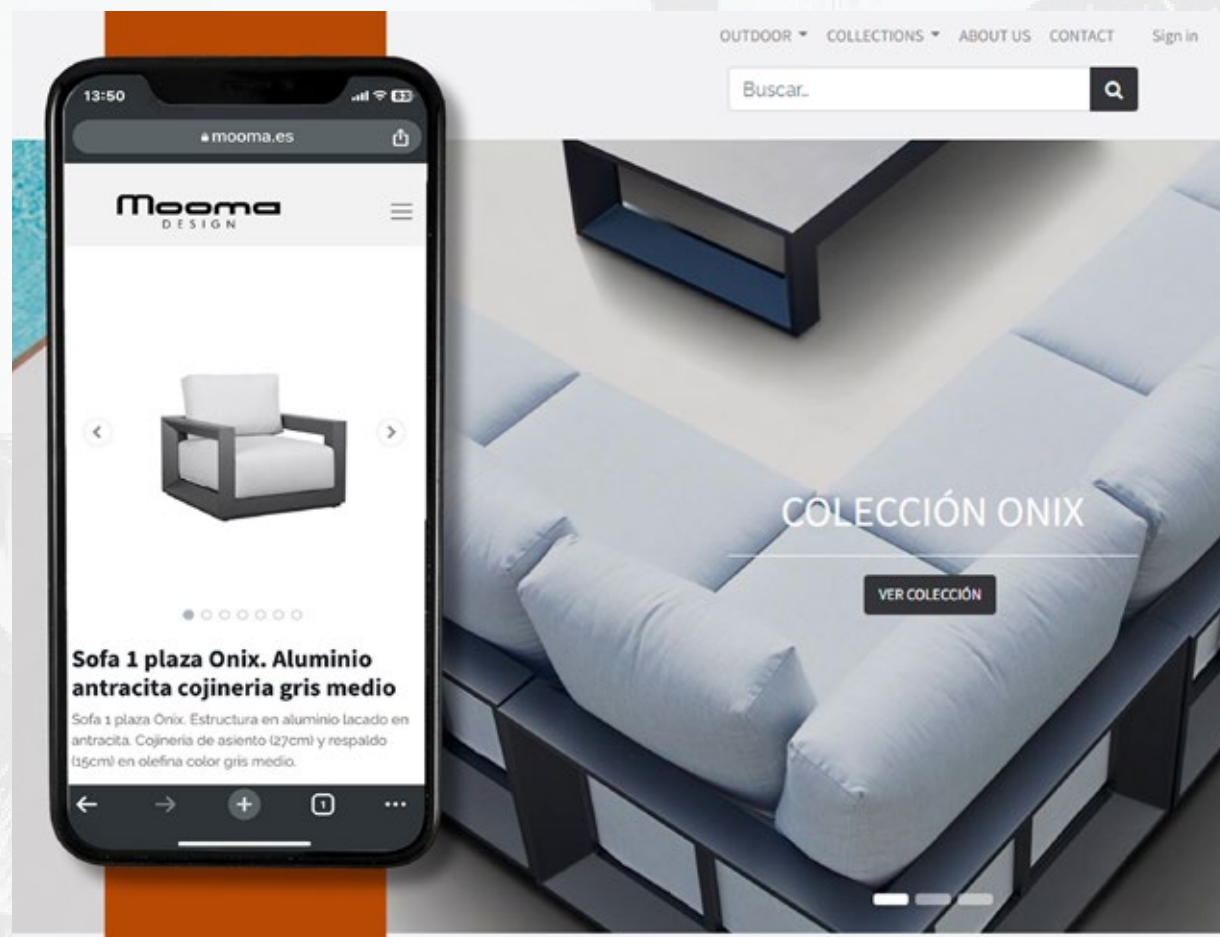

Todas as reclamações de garantia devem ser processadas anexando o relatório de incidente e fotos por e-mail. Após aceitação, o produto será recolhido nas instalações do cliente, sendo os custos de devolução e reentrega suportados pela Mooma. O produto será reparado pela nossa equipa técnica e, caso isso não seja possível, será trocado. A Mooma Design reserva-se o direito de trocar diretamente o item em garantia sem recolher o item defeituoso.

A almofada padrão incluída nos conjuntos não está garantida contra desbotamento, uma vez que os pigmentos no tecido podem clarear ou escurecer com o tempo, sendo este considerado um processo normal de desgaste. O aparecimento de pequenas rachaduras em madeira de exterior não será coberto pela garantia, desde que não afetem a estrutura e a segurança do mobiliário, sendo seu aparecimento completamente normal com o tempo. Mobiliário de Rattan ou Rattan sintético com fibras quebradas que não foram devidamente protegidas durante longos períodos de desuso não será aceite como garantia.

Dados válidos salvo erro tipográfico. Reservamo-nos o direito de introduzir alterações sem aviso prévio no design dos produtos para melhorá-los. Todas as imagens neste catálogo são propriedade da Calken Mediterranean Company S.L. (Mooma Design). Alguns dados técnicos são aproximados.

Em caso de controvérsia, os tribunais competentes serão os de Valência. OUTUBRO DE 2023.

es/ En Mooma Design hemos creado una exclusiva Área de Profesionales pensada especialmente para arquitectos, diseñadores y todos aquellos que buscan integrar diseños únicos y funcionales en sus proyectos. En este espacio encontrarás herramientas indispensables como catálogos detallados de nuestras colecciones, fichas técnicas completas, un extenso banco de imágenes de alta resolución, información sobre tejidos y certificados de calidad y sostenibilidad, así como librerías de archivos BIM y CAD 2D-3D de nuestras colecciones.

Estas herramientas están diseñadas para facilitar la incorporación de nuestros productos en tus proyectos, permitiéndote trabajar con flexibilidad y eficiencia mientras materializas tus ideas creativas. Los archivos 3D, en particular, te permitirán visualizar y diseñar tus propios proyectos con precisión, adaptándolos a las necesidades específicas de tus clientes.

en/ At Mooma Design, we have created an exclusive Professional Area, specially designed for architects, designers, and anyone looking to integrate unique and functional designs into their projects. In this space, you will find essential tools such as detailed catalogs of our collections, complete technical data sheets, an extensive library of high-resolution images, information on fabrics and quality and sustainability certifications, as well as libraries of BIM and 2D-3D CAD files of our collections.

These tools are designed to facilitate the integration of our products into your projects, allowing you to work flexibly and efficiently while bringing your creative ideas to life. The 3D files, in particular, will enable you to visualize and design your projects with precision, adapting them to the specific needs of your clients.

pt/ Na Mooma Design, criamos uma exclusiva Área de Profissionais, especialmente desenvolvida para arquitetos, designers e todos aqueles que buscam integrar designs únicos e funcionais em seus projetos. Neste espaço, você encontrará ferramentas indispensáveis, como catálogos detalhados de nossas coleções, fichas técnicas completas, um amplo banco de imagens em alta resolução, informações sobre tecidos e certificados de qualidade e sustentabilidade, além de bibliotecas de arquivos BIM e CAD 2D-3D de nossas coleções.

Essas ferramentas foram projetadas para facilitar a incorporação de nossos produtos em seus projetos, permitindo que você trabalhe com flexibilidade e eficiência enquanto concretiza suas ideias criativas. Os arquivos 3D, em particular, possibilitam visualizar e projetar com precisão, adaptando seus projetos às necessidades específicas de seus clientes.